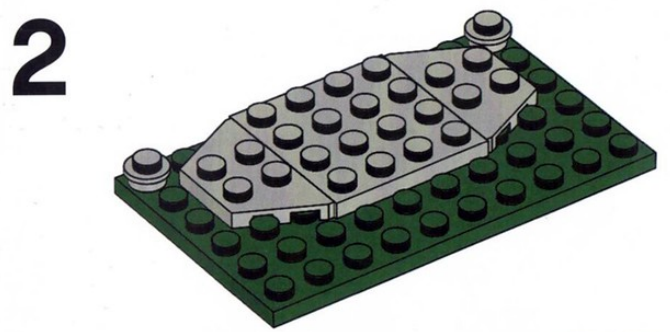

NEXO KNIGHTS

LEGO® NEXO KNIGHTS™ Shield Dock

41 pcs.

9

10

11

12

13

WARNING:
CHOKING HAZARD

Small parts. Not for children under 3 yrs.