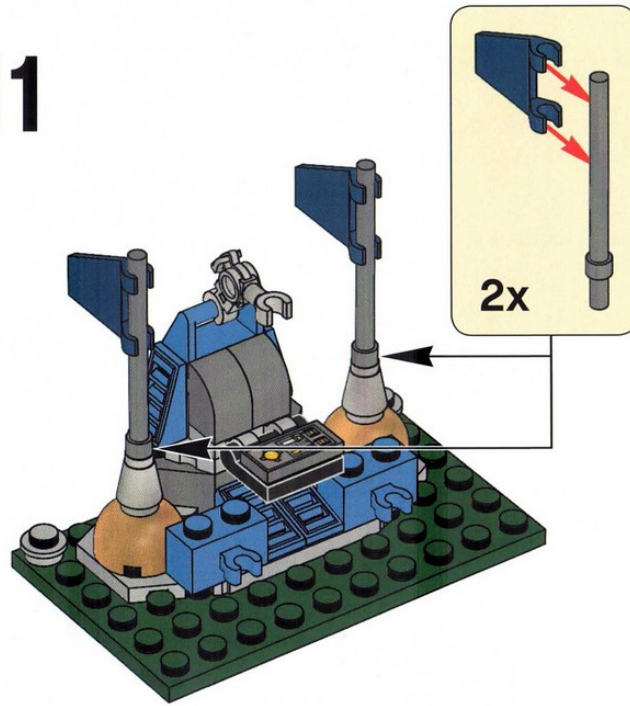

NEXO KNIGHTS

LEGO® NEXO KNIGHTS™ Shield Dock

41 pcs.

9

10

11

12

13

WARNING:
CHOKING HAZARD

Small parts. Not for children under 3 yrs.