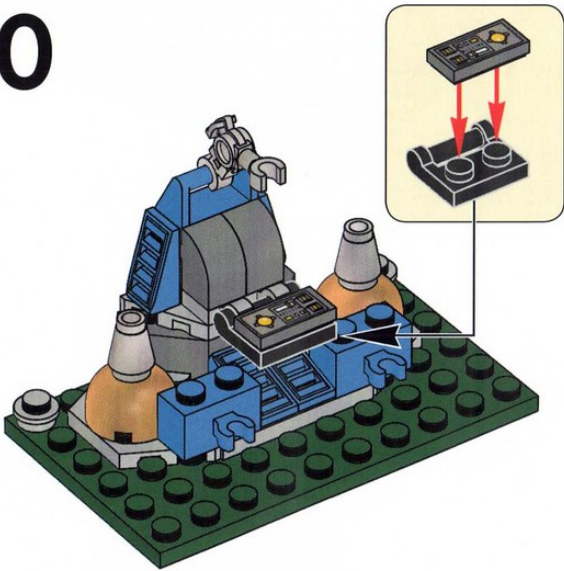

NEXO KNIGHTS

LEGO® NEXO KNIGHTS™ Shield Dock

41 pcs.

9

10

11

12

13

WARNING:
CHOKING HAZARD

Small parts. Not for children under 3 yrs.