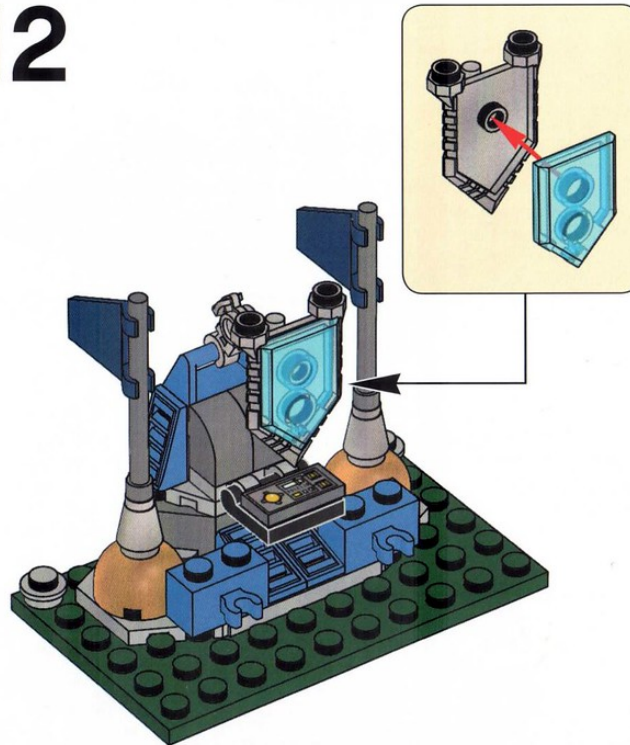

NEXO KNIGHTS

LEGO® NEXO KNIGHTS™ Shield Dock

41 pcs.

9

10

11

12

13

WARNING:
CHOKING HAZARD

Small parts. Not for children under 3 yrs.