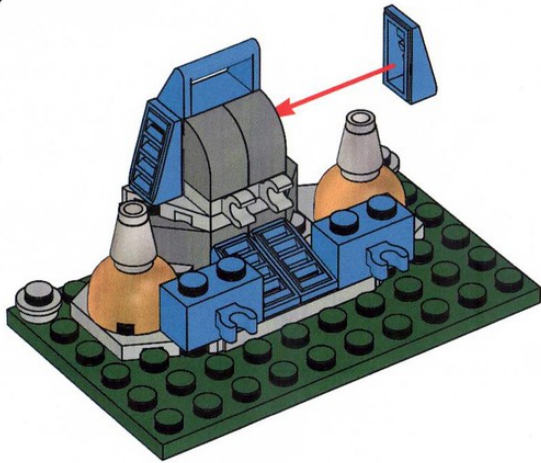

NEXO KNIGHTS

LEGO® NEXO KNIGHTS™ Shield Dock

41 pcs.

9

10

11

12

13

WARNING:
CHOKING HAZARD

Small parts. Not for children under 3 yrs.