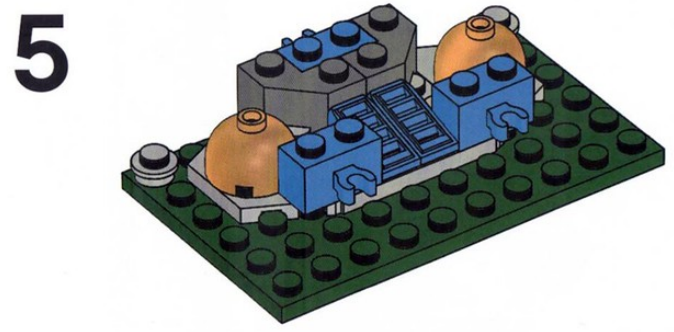

NEXO KNIGHTS

LEGO® NEXO KNIGHTS™ Shield Dock

41 pcs.

9

10

11

12

13

WARNING:
CHOKING HAZARD

Small parts. Not for children under 3 yrs.