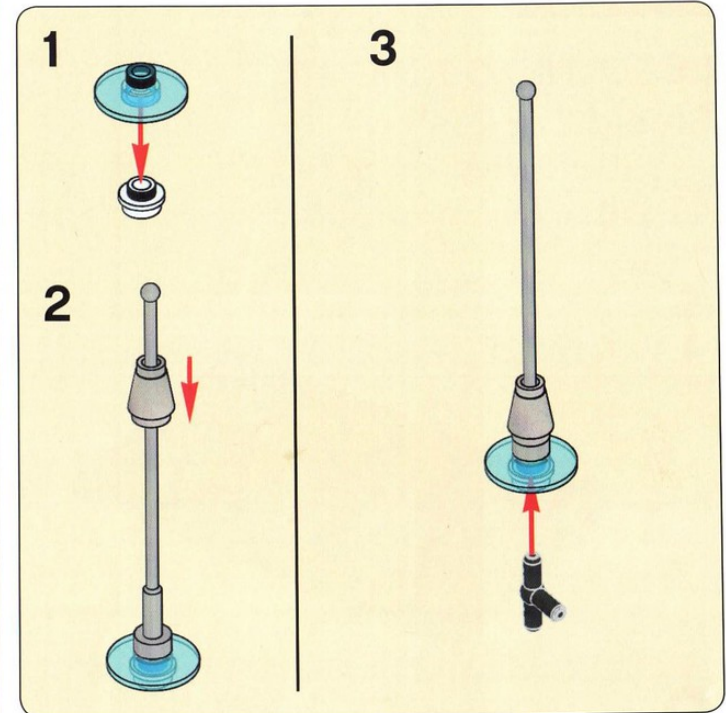

NEXO KNIGHTS

LEGO® NEXO KNIGHTS™ Shield Dock

41 pcs.

9

10

11

12

13

WARNING:
CHOKING HAZARD

Small parts. Not for children under 3 yrs.