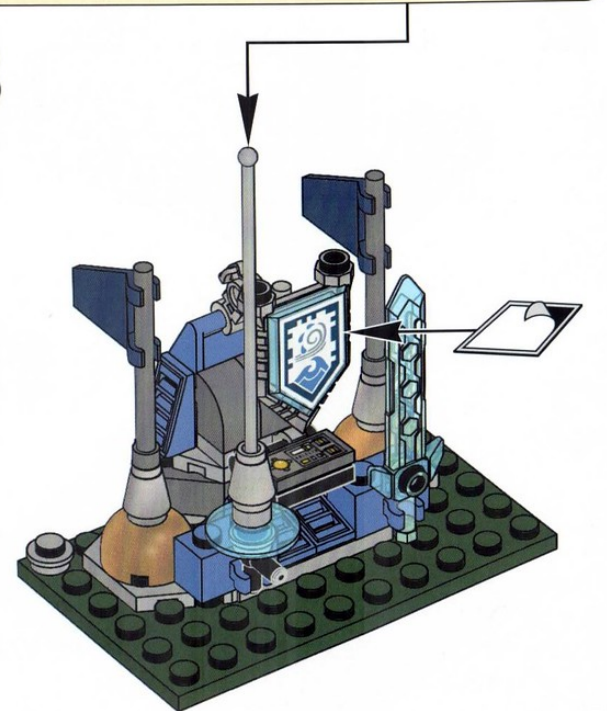

NEXO KNIGHTS

LEGO® NEXO KNIGHTS™ Shield Dock

41 pcs.

9

10

11

12

13

WARNING:
CHOKING HAZARD

Small parts. Not for children under 3 yrs.