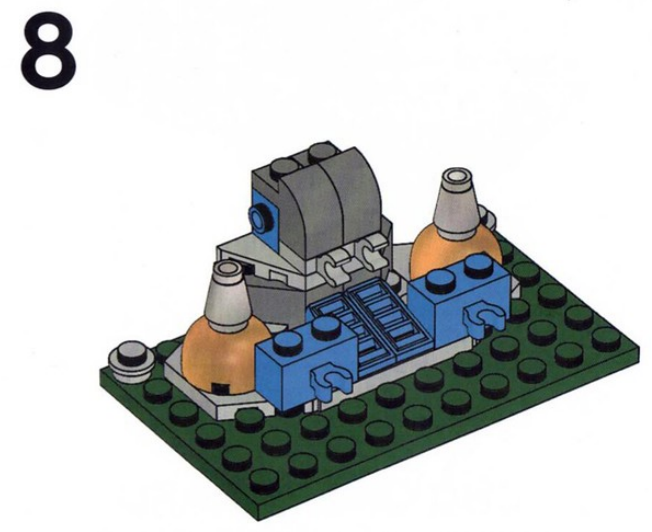

NEXO KNIGHTS

LEGO® NEXO KNIGHTS™ Shield Dock

41 pcs.

9

10

11

12

13

WARNING:
CHOKING HAZARD

Small parts. Not for children under 3 yrs.