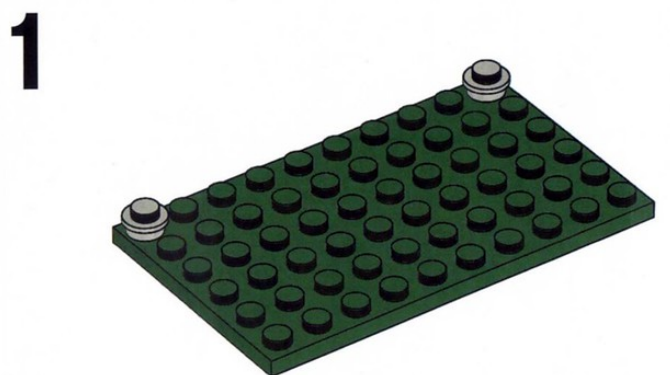

NEXO KNIGHTS

LEGO® NEXO KNIGHTS™ Shield Dock

41 pcs.

9

10

11

12

13

WARNING:
CHOKING HAZARD

Small parts. Not for children under 3 yrs.