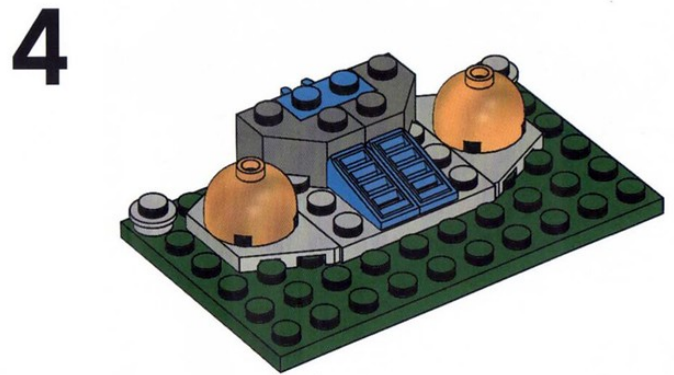

NEXO KNIGHTS

LEGO® NEXO KNIGHTS™ Shield Dock

41 pcs.

9

10

11

12

13

WARNING:
CHOKING HAZARD

Small parts. Not for children under 3 yrs.