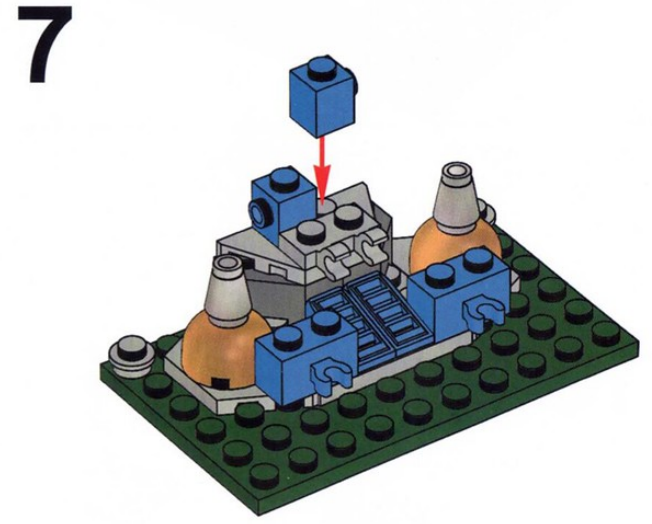

NEXO KNIGHTS

LEGO® NEXO KNIGHTS™ Shield Dock

41 pcs.

9

10

11

12

13

WARNING:
CHOKING HAZARD

Small parts. Not for children under 3 yrs.