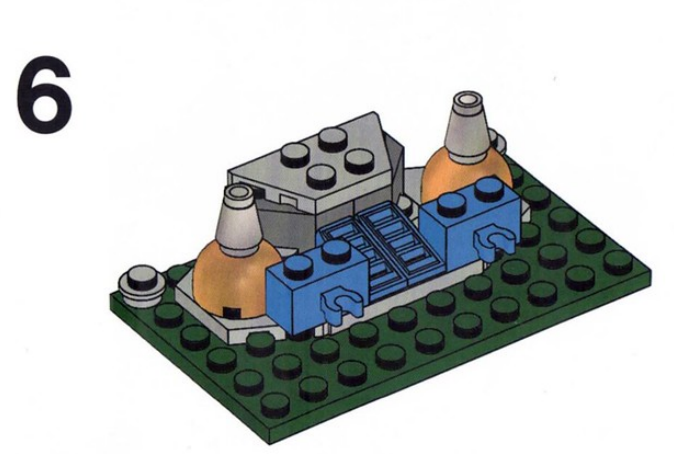

NEXO KNIGHTS

LEGO® NEXO KNIGHTS™ Shield Dock

41 pcs.

9

10

11

12

13

WARNING:
CHOKING HAZARD

Small parts. Not for children under 3 yrs.