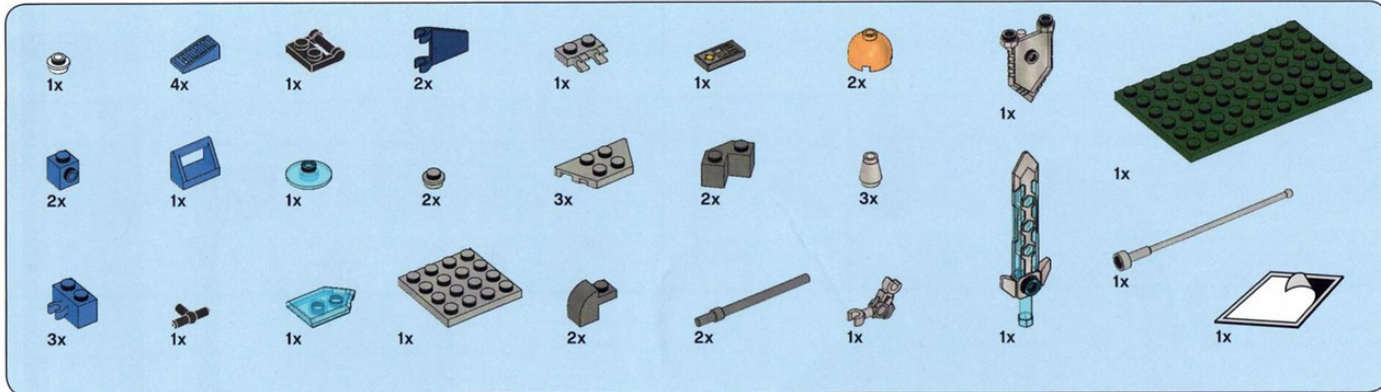

NEXO KNIGHTS

LEGO® NEXO KNIGHTS™ Shield Dock

41 pcs.

9

10

11

12

13

WARNING:
CHOKING HAZARD

Small parts. Not for children under 3 yrs.