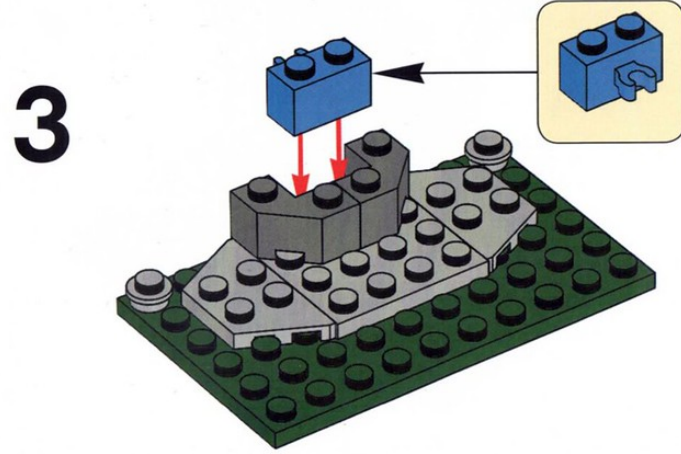

NEXO KNIGHTS

LEGO® NEXO KNIGHTS™ Shield Dock

41 pcs.

9

10

11

12

13

WARNING:
CHOKING HAZARD

Small parts. Not for children under 3 yrs.